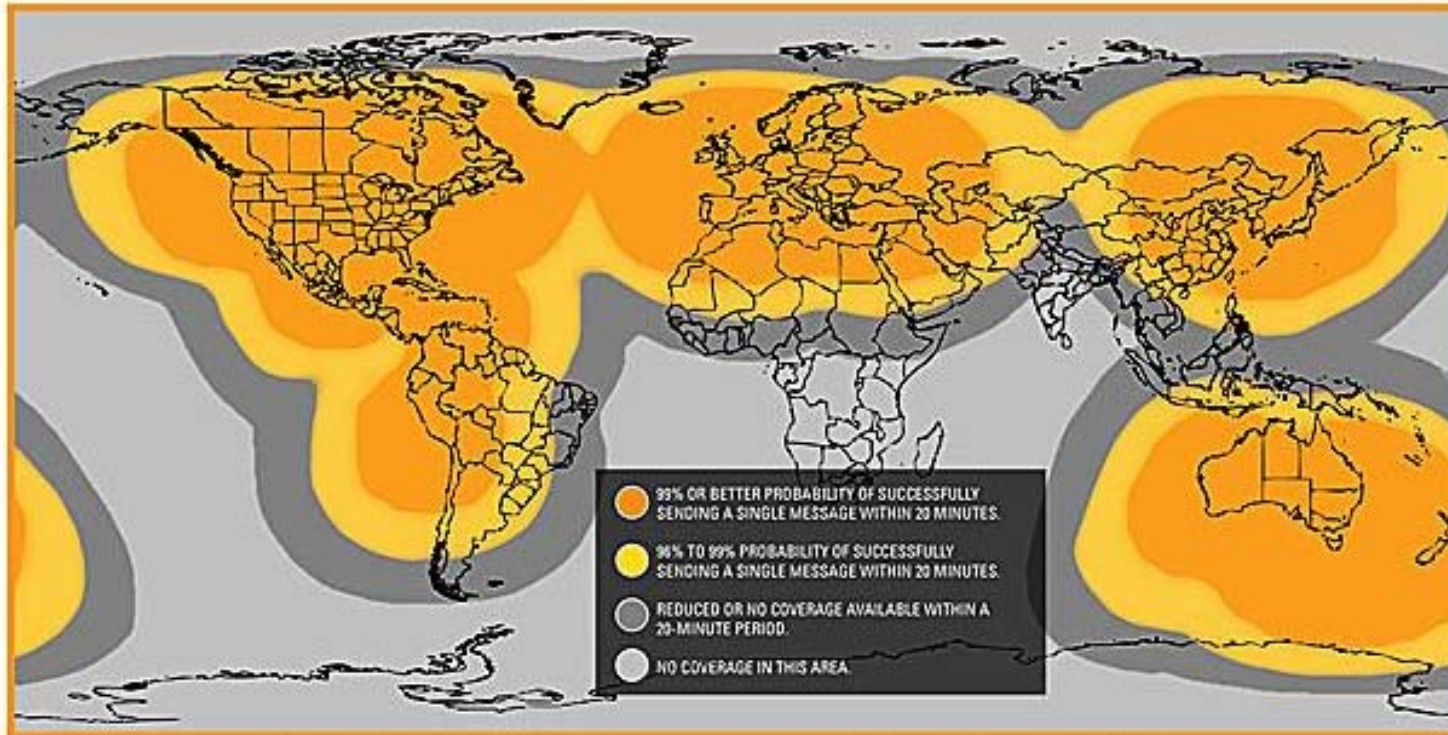

## SPoT Satellite Messenger Coverage

Last Updated 11/1/2007. Estimated coverage area. Actual coverage may vary.

Success rates are forecasts for a SPOT messenger to successfully deliver a single message during a 20-minute period, based on network availability. Additionally, in everyday conditions it is normal for some messages to be blocked by your environment, such as hills or buildings. That's why the SPOT Messenger is scheduled to automatically send multiple messages in every mode – giving you excellent overall reliability.