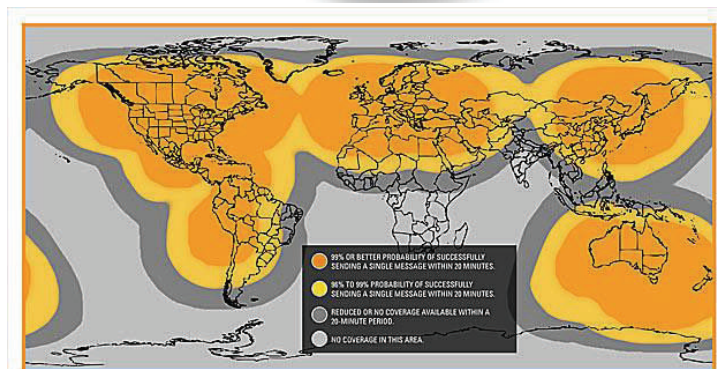

SPOT global coverage

2 International Drive, Suite 125
Portsmouth, NH 03801
Voice +1.603.433.7232
Fax +1.603.436.8152,
spotsales@globafone.com
<https://mysattracker.com>